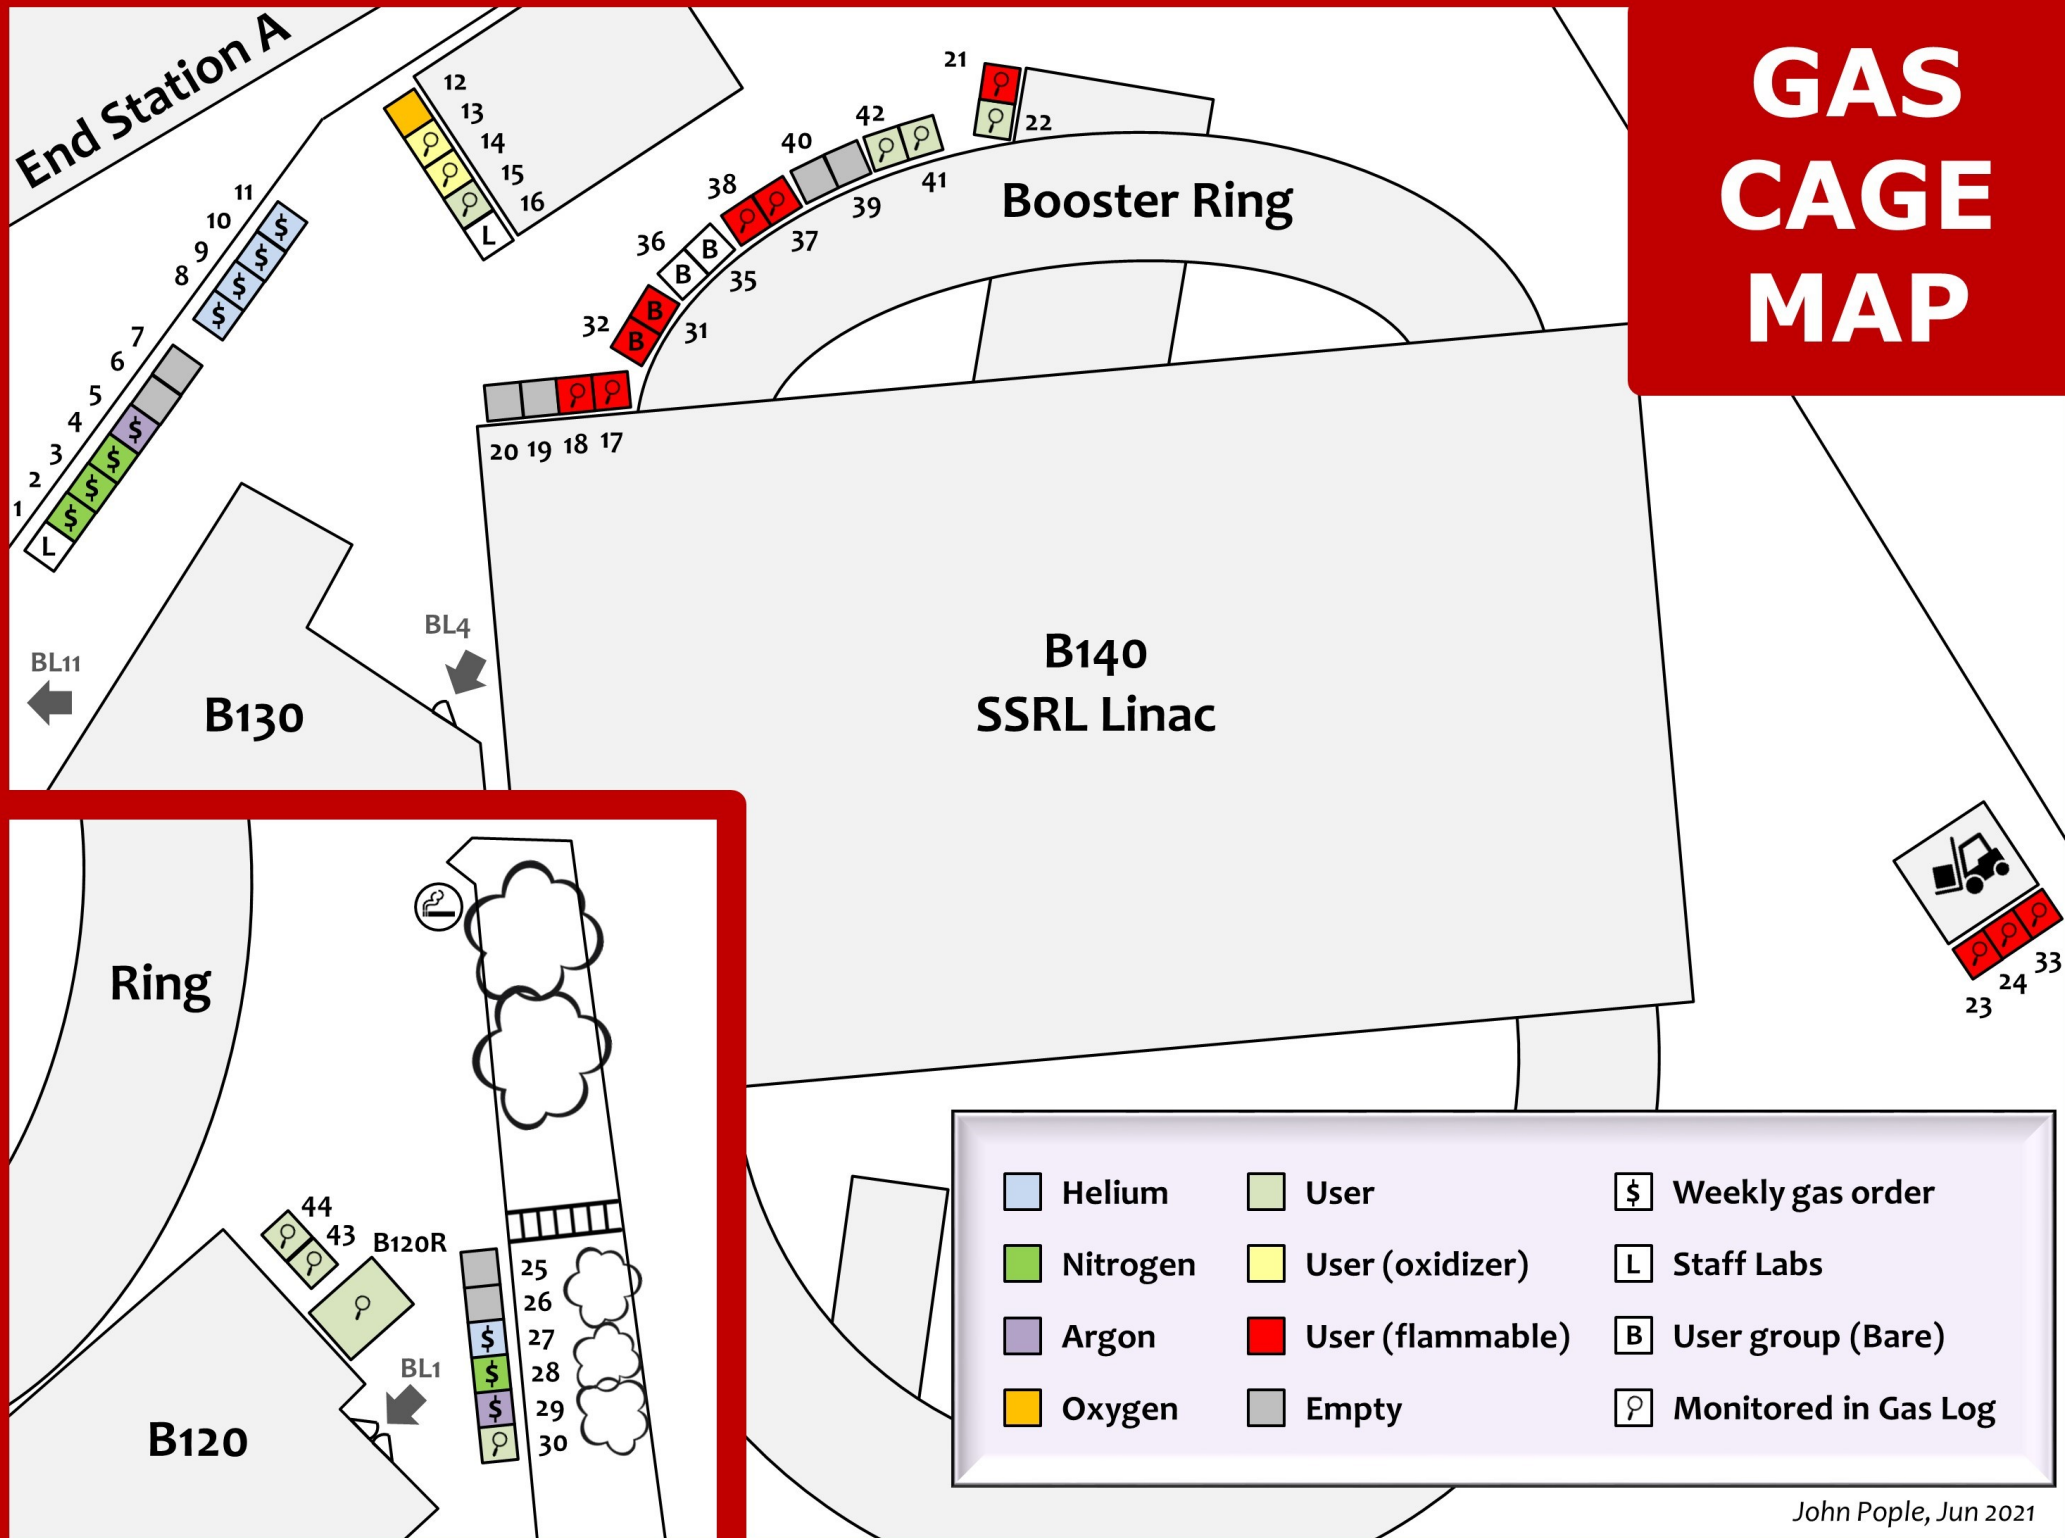

GAS CAGE MAP

	Helium		User		Weekly gas order
	Nitrogen		User (oxidizer)		Staff Labs
	Argon		User (flammable)		User group (Bare)
	Oxygen		Empty		Monitored in Gas Log