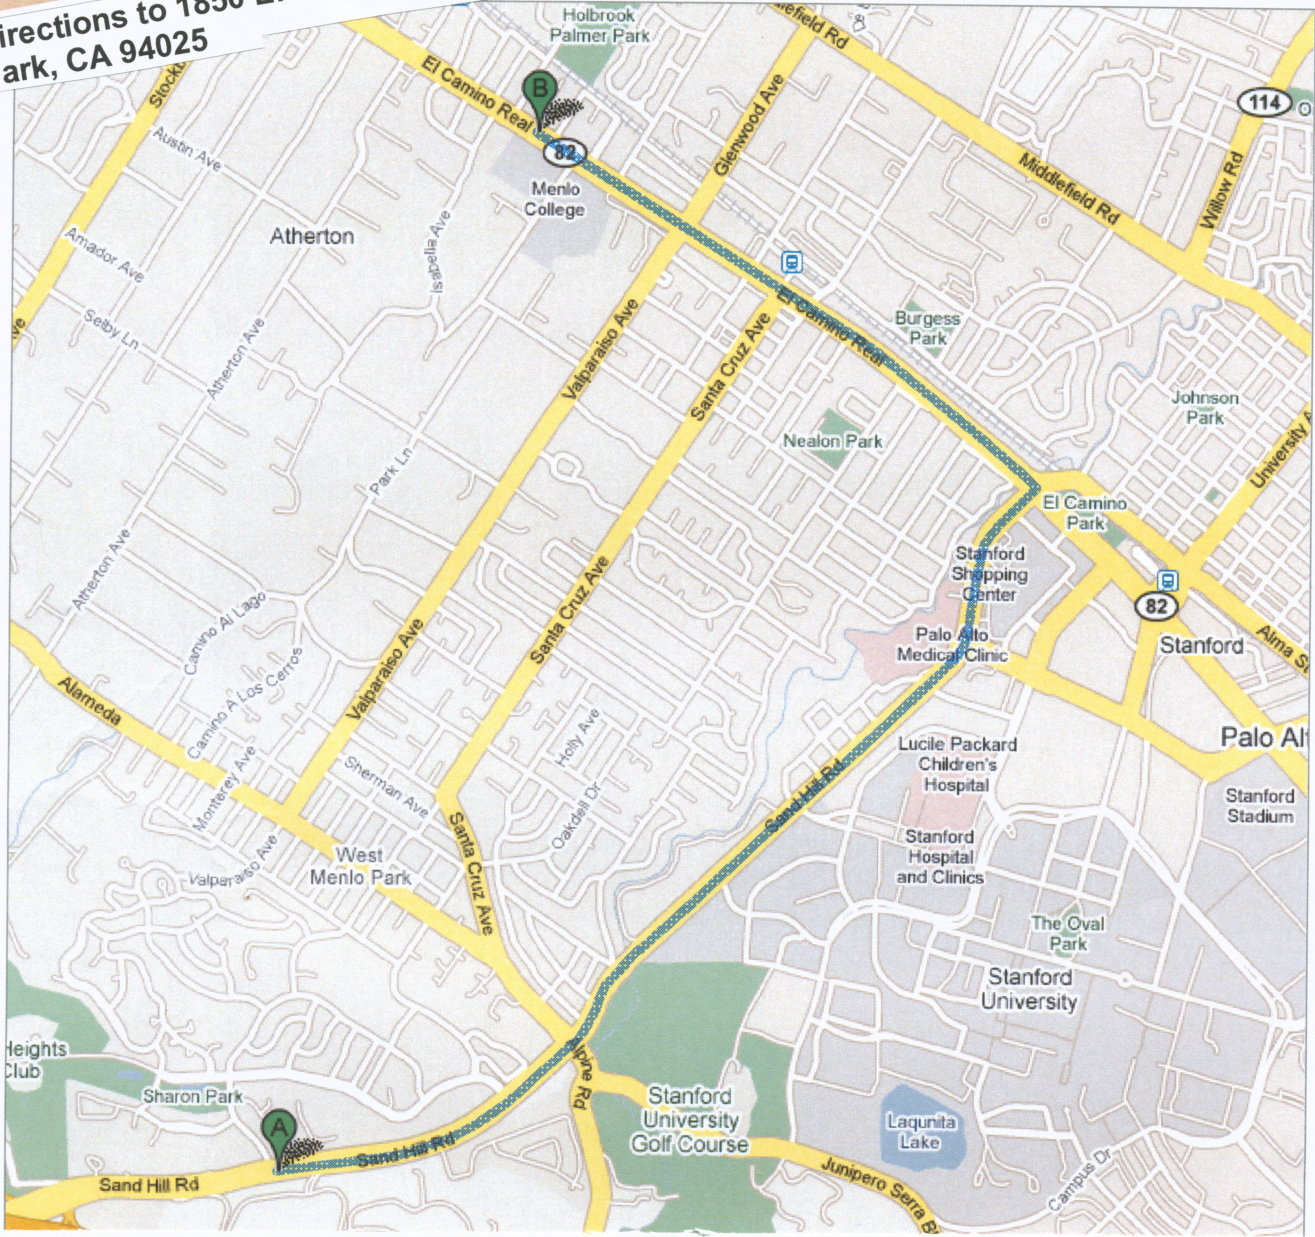

# Directions to 1850 El Camino Real, Menlo Park, CA 94025

**A** 2575 Sand Hill Rd  
Menlo Park, CA 94025

1. Head **east** on **Sand Hill Rd** toward **Saga Ln** go 2.7 mi  
total 2.7 mi  
About 6 mins

**82** 2. Turn **left** at **CA-82/El Camino Real** go 1.6 mi  
total 4.3 mi  
Destination will be on the right  
About 4 mins

**B** 1850 El Camino Real  
Menlo Park, CA 94025